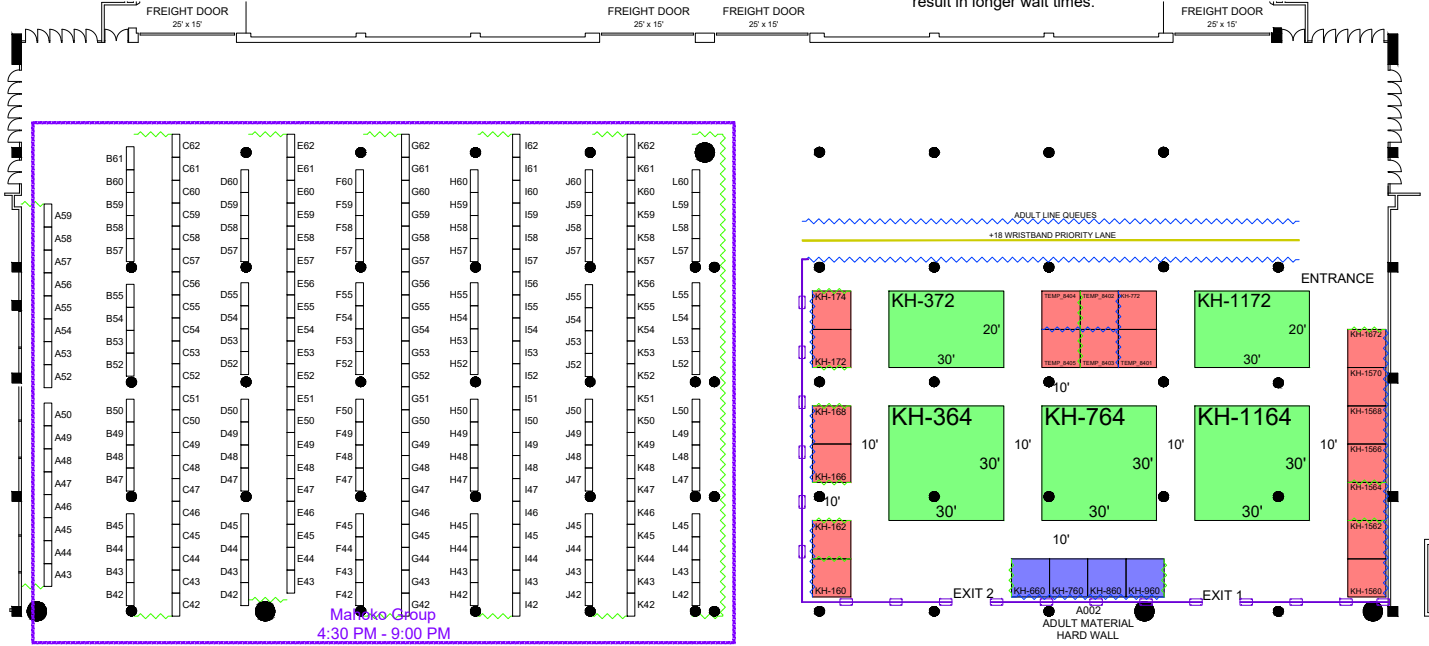

Anime Expo July 3-6, 2025

Los Angeles Convention Center - Kentia Hall Lower Level 1 Los Angeles, CA

Move-In Target Legend

- Monday, June 30th: 8:00am - 11:00a
- Monday, June 30th: 11:00am - 2:00p
- Monday, June 30th: 2:00pm - 5:00prr

Remember, **ONLY** arrive at your designated time. Arriving early may cause longer wait times and disrupt the load-in process for others. Arriving outside your designated arrival time may result in longer wait times.